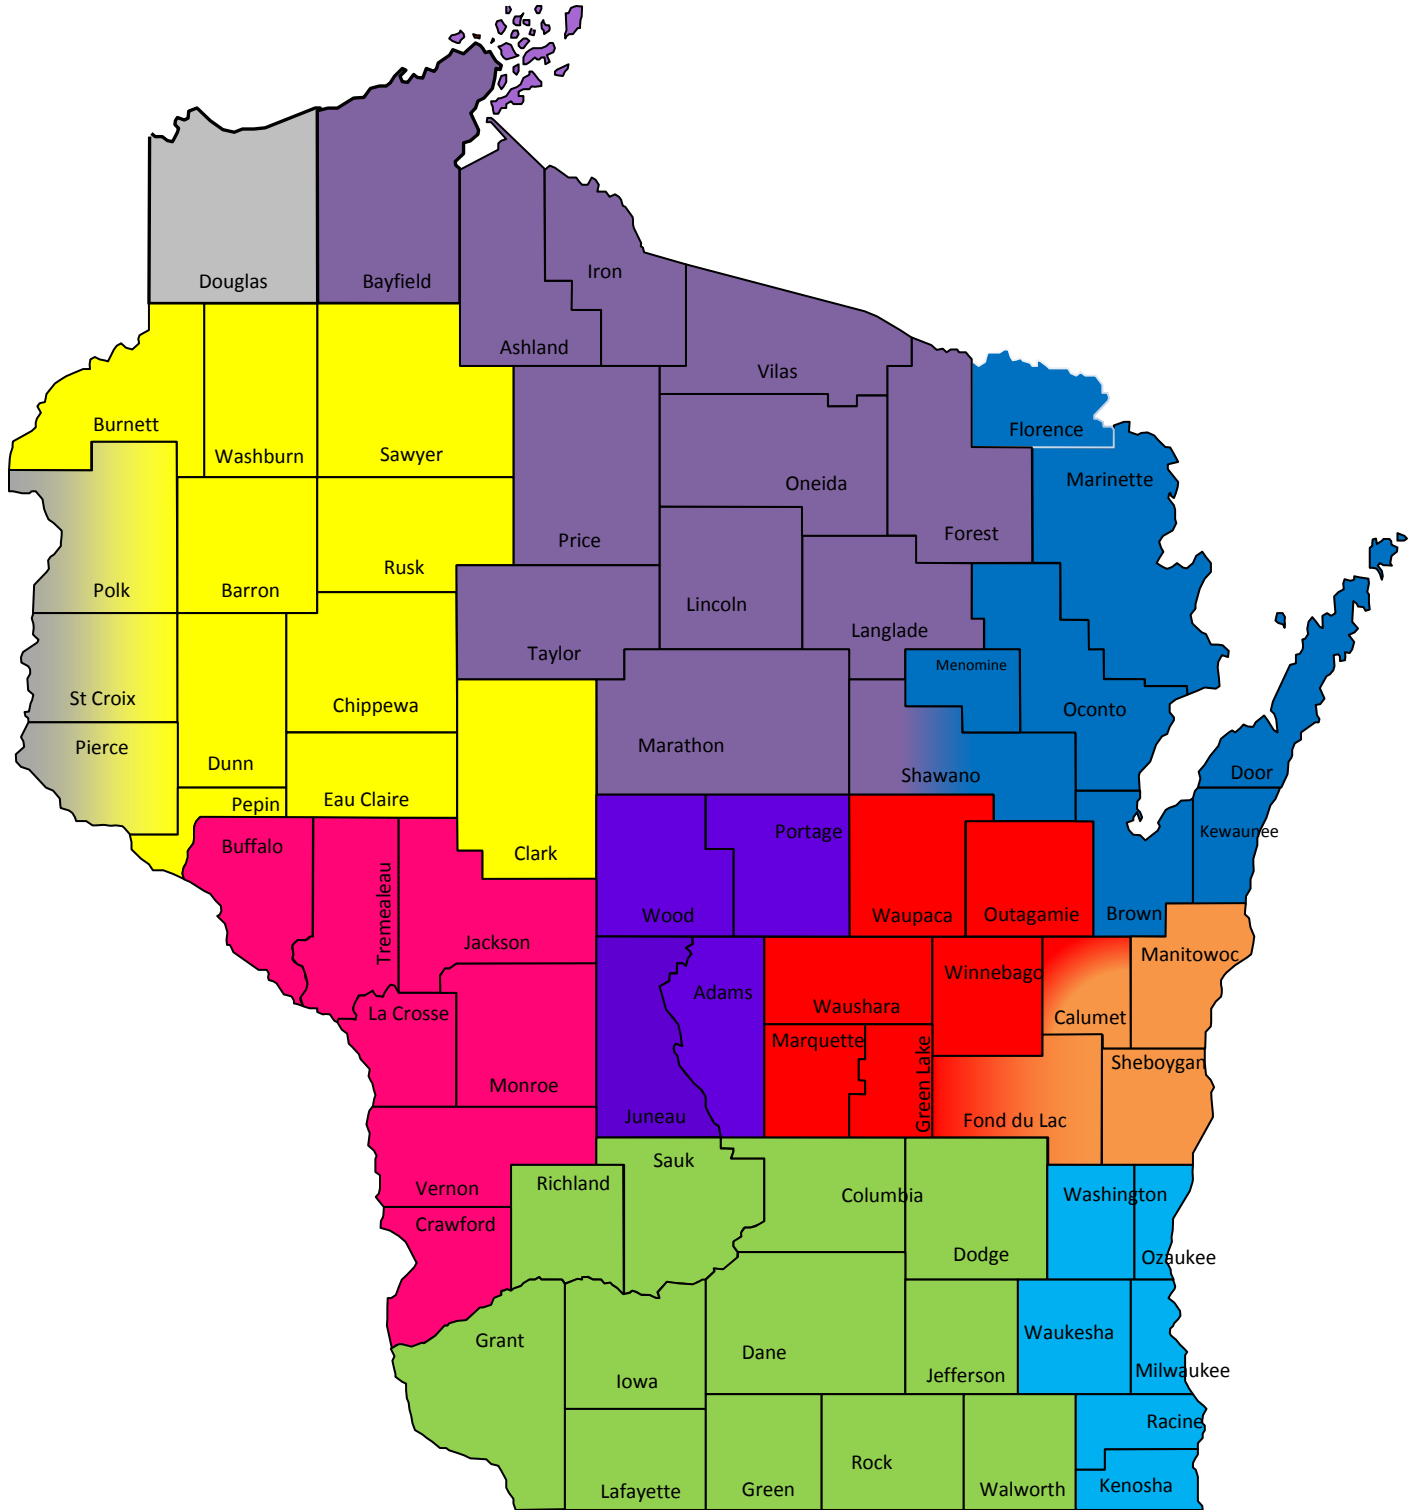

**NORTH CENTRAL STATES REGIONAL COUNCIL OF CARPENTERS  
WISCONSIN CARPENTER LOCAL MAP**

**Carpenters**

Local 161	Working members	256	Local 804	Working members	95
Local 264	Working members	374	Local 955	Working members	494
Local 310	Working members	276	Local 1074	Working members	332
Local 314	Working members	1310	Local 1143	Working members	329
Local 344	Working members	895	Local 1146	Working members	681
Local 731	Working members	242	Local 2283	Working members	228

**Millwrights**

Local 2337	Working members	177
Local 1056 (All counties except: Washington, Ozaukee, Waukesha, Milwaukee, Racine, Kenosha)		
Working members		671